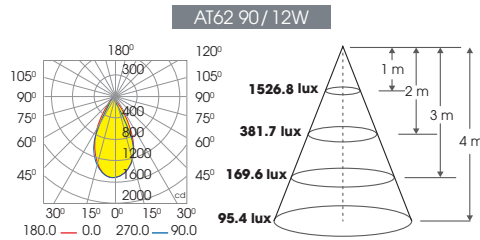

LUMINOUS INTENSITY DISTRIBUTION

PACKING AND TRANSPORTATION