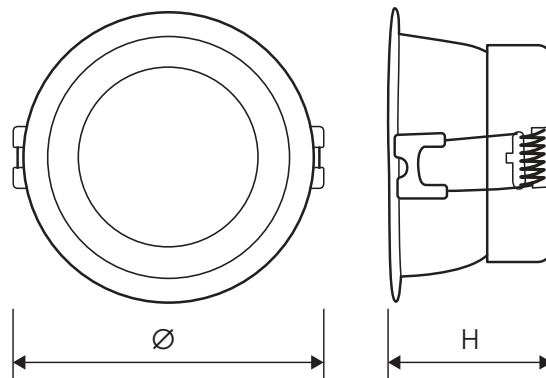

* Applications:

- Suitable for various interior spaces, including residential homes, offices, hospitals, schools, and shopping centers., etc.

PRODUCT DETAILS

PRODUCT SPECIFICATIONS

Model	Dimension ØxH (mm)	Power (W)	Voltage (V)	Power factor	Luminous flux (lm)	Luminous Efficacy (lm/W)	CCT (K)	CRI (Ra)	Beam angle (°)	Cut out Øc (mm)	Life span (hrs)
AT62 76/ 8W	86x46	8	120/220÷240/100÷277	0.5/0.9	800	100	3000/4000/6500	80	60	76	30,000
AT62 76/ 10W	86x46	10	120/220÷240/100÷277	0.5/0.9	1000	100	3000/4000/6500	80	60	76	30,000
AT62 90/ 12W	110x63	12	120/220÷240/100÷277	0.5/0.9	1200	100	3000/4000/6500	80	75	90	30,000