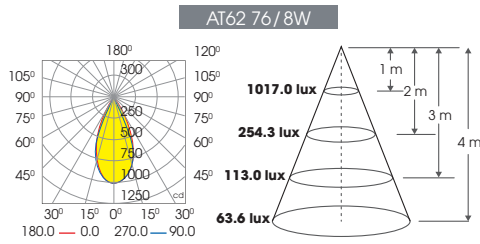

LUMINOUS INTENSITY DISTRIBUTION

PACKING AND TRANSPORTATION