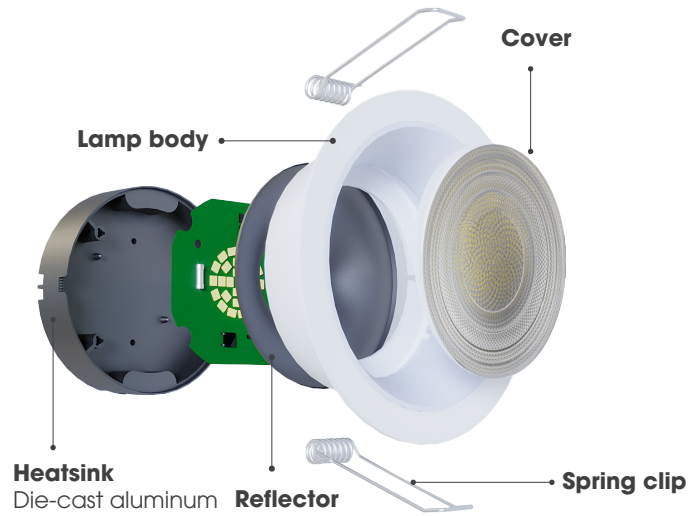

AT62 LED DOWNLIGHT

* Product features:

- High-quality LEDs provided by Samsung/ Seoul Semiconductor/ Nichia/ Lumiled with excellent performance
- High luminous efficacy up to 100 lm/W
- High CRI of 80/ Sunlike for high color accuracy
- Die-cast aluminum housing with perfect heat dissipation
- PC cover with high lighting transmittance and desired lighting distribution
- CE, KC certified
- Long lifespan: 30,000 hours, saving the maintenance cost
- Options:
 - 1-CCT
 - 3-CCT changeable (adjust by wall switch or switch on driver)

* Applications:

- Suitable for various interior spaces, including residential homes, offices, hospitals, schools, and shopping centers., etc.

PRODUCT DETAILS

PRODUCT SPECIFICATIONS

Model	Dimension ØxH (mm)	Power (W)	Voltage (V)	Power factor	Luminous flux (lm)	Luminous Efficacy (lm/W)	CCT (K)	CRI (Ra)	Beam angle (°)	Cut out Øc (mm)	Life span (hrs)
AT62 76/ 8W	86x46	8	120/220÷240/100÷277	0.5/0.9	800	100	3000/4000/6500	80	60	76	30,000
AT62 76/ 10W	86x46	10	120/220÷240/100÷277	0.5/0.9	1000	100	3000/4000/6500	80	60	76	30,000
AT62 90/ 12W	110x63	12	120/220÷240/100÷277	0.5/0.9	1200	100	3000/4000/6500	80	75	90	30,000

Capacity: 11.2 million pieces per year

Customizable: Power, Voltage (120/220÷240/100÷277), PF (0.5/0.9), lm/W, CCT (3000/4000/5000/6500K), CRI (80/Sunlike), Driver (non isolation/isolation/Dim- Triac), lifespan, etc.