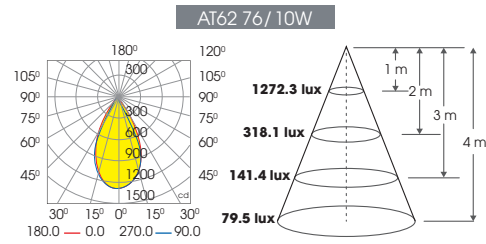

LUMINOUS INTENSITY DISTRIBUTION

PACKING AND TRANSPORTATION